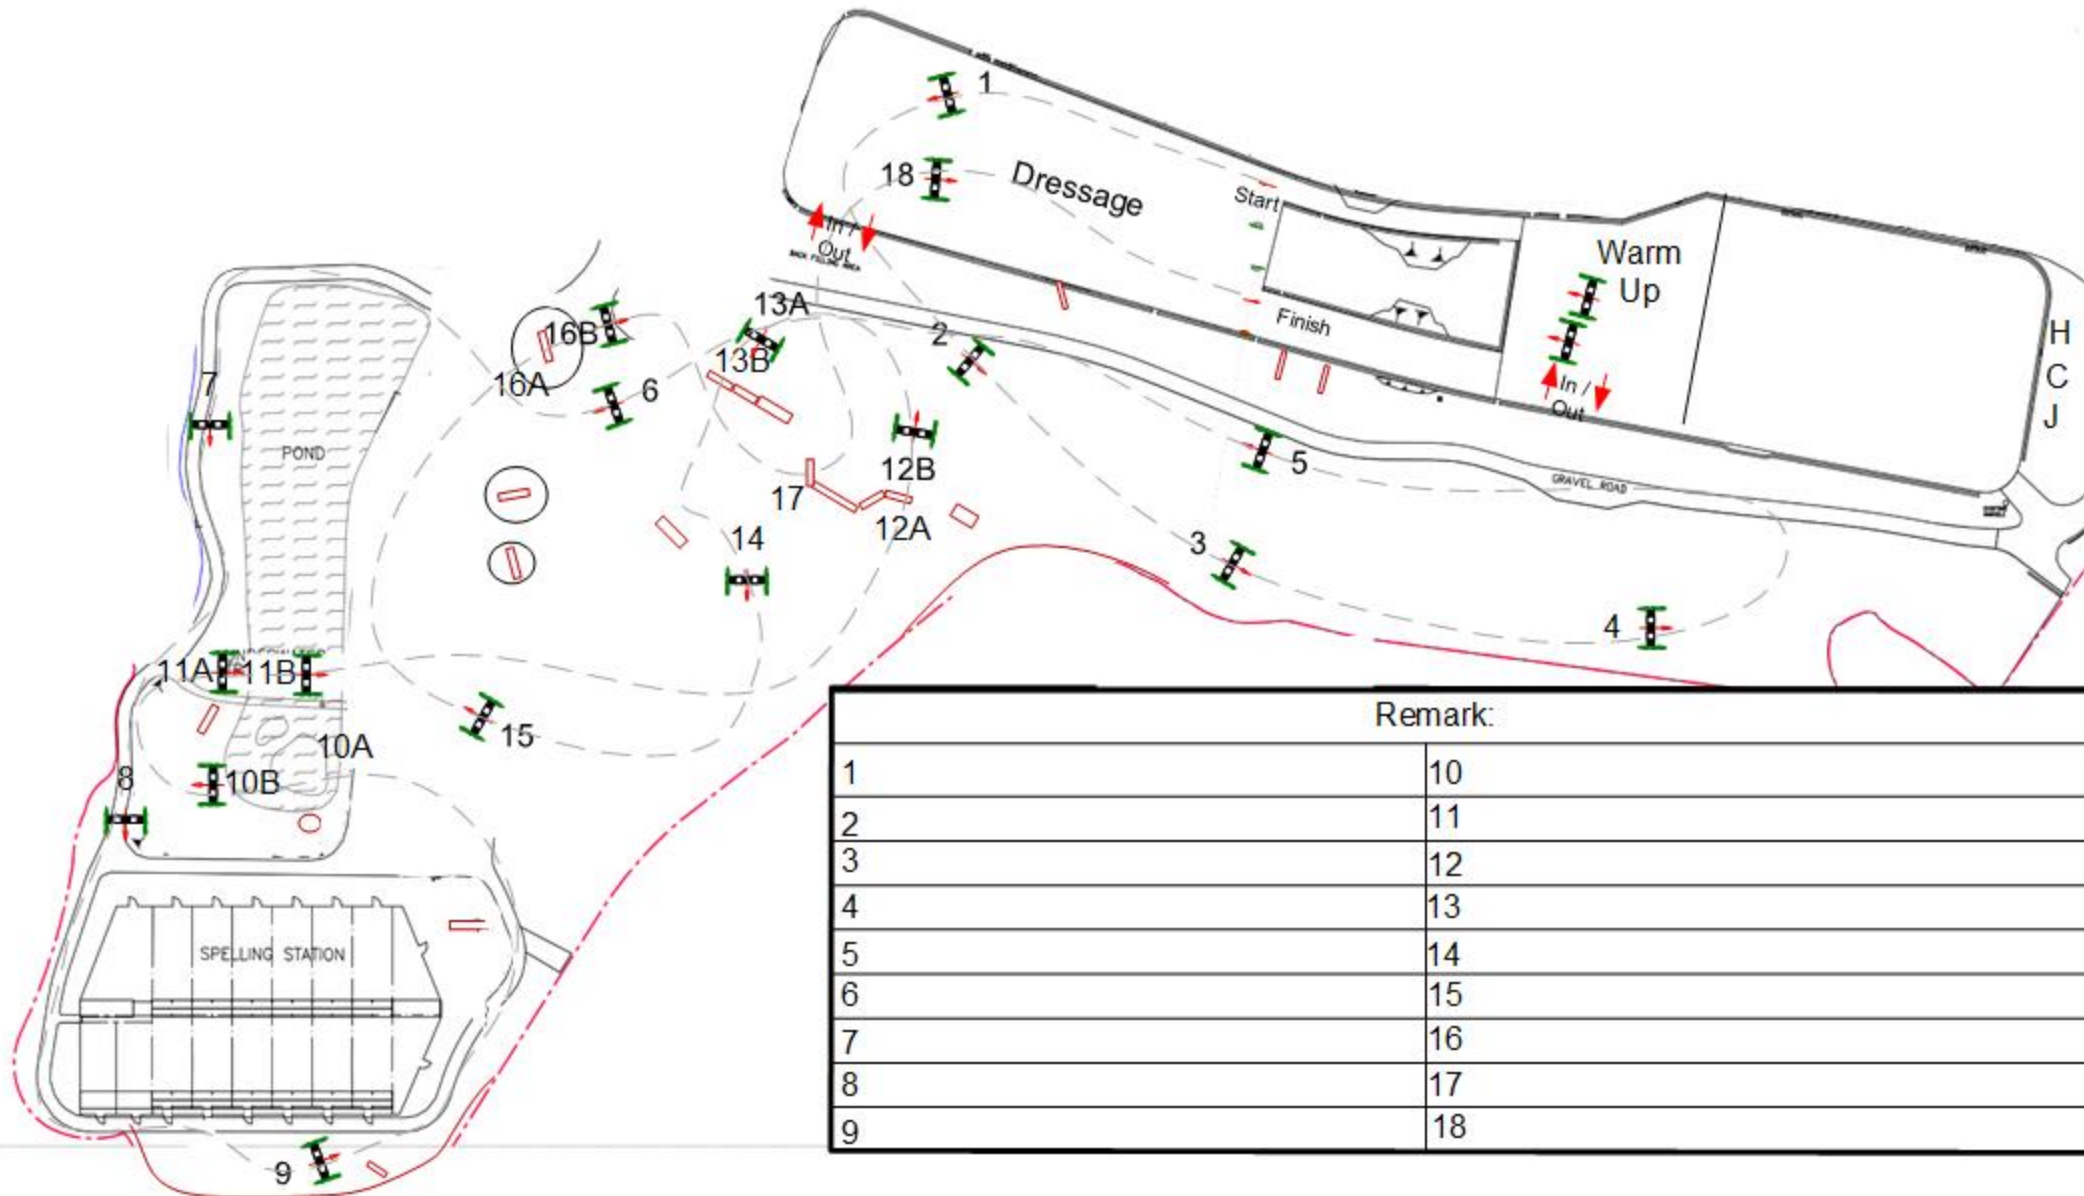

# EFHKC Eventing HOY 2024

09 Mar 2024

Class: 1

Time Allowed: 04 mins 34 sec

80 cm  
Class

Length: 1980  
Articles: 400-446

Speed: 435 Time Limit: 09 mins 08 sec

Remark:	
1	10
2	11
3	12
4	13
5	14
6	15
7	16
8	17
9	18

# EFHKC Eventing HOY 2024

9 Mar 2024

Class: 2

Time Allowed: 04 mins / 12 sec

90 cm  
Class

Length: 1890  
Articles: 400-446

Speed: 450 Time Limit: 08 mins / 24 sec

Remark:	
1	10
2	11
3	12
4	13
5	14
6	15
7	16
8	17
9	18

# EFHKC Eventing HOY 2024

9 Mar 2024

Class: 3

Time Allowed: 04 mins / 33 sec

Length: 2160

Speed: 475

Time Limit: 09 mins / 06sec

Articles: 400-446

100 cm  
Class

	Remark:
1	10
2	11
3	12
4	13
5	14
6	15
7	16
8	17
9	18