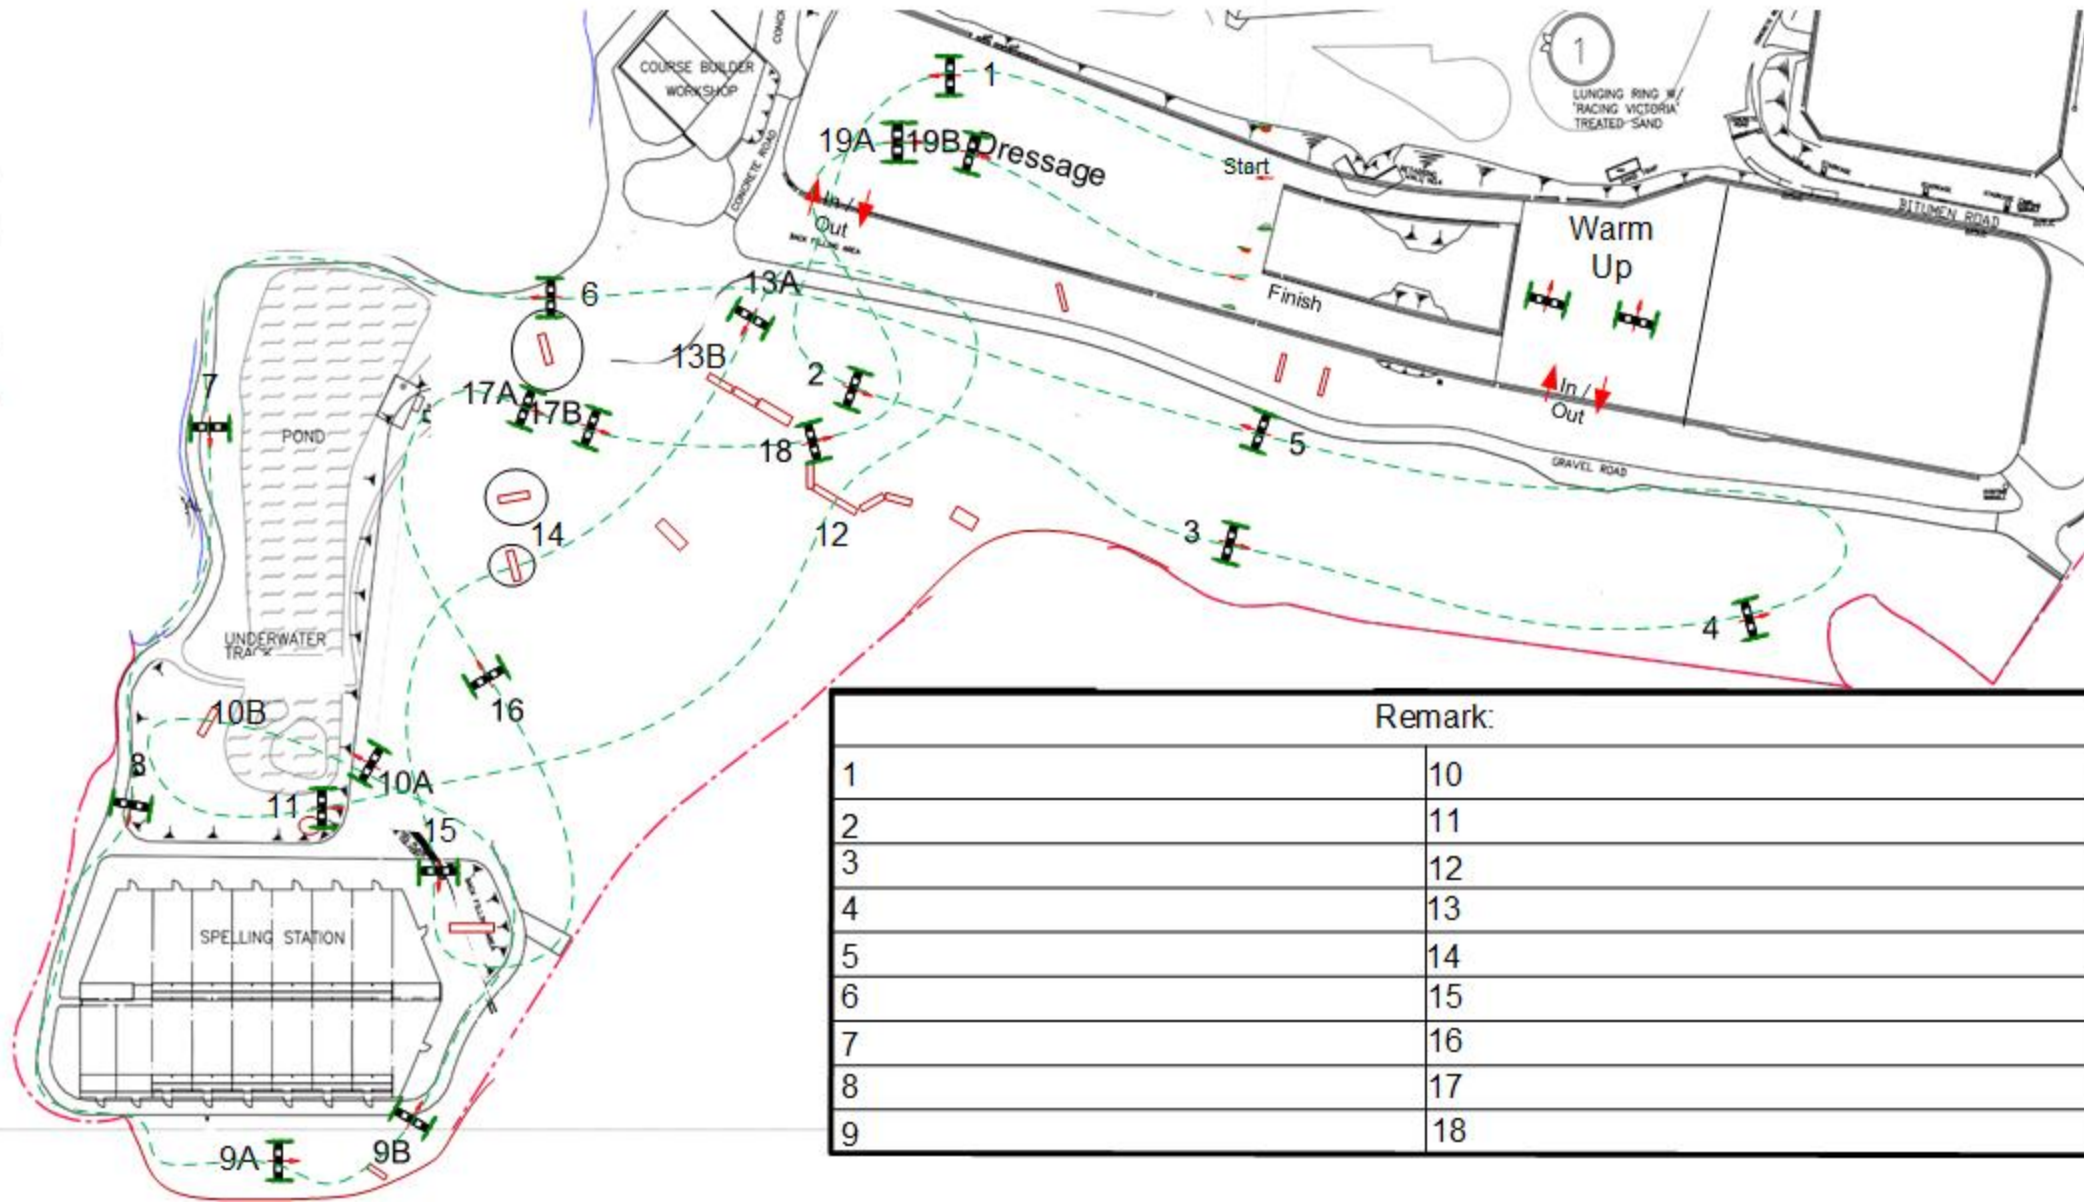

# EFHKC Eventing HOY 2024

09 Mar 2024

Class: 1

Time Allowed: 04 mins 34 sec

80 cm  
Class

Length: 1980  
Articles: 400-446

Speed: 435 Time Limit: 09 mins 08 sec

Remark:	
1	10
2	11
3	12
4	13
5	14
6	15
7	16
8	17
9	18

# EFHKC Eventing HOY 2024

9 Mar 2024

Class: 2

Time Allowed: 04 mins / 12 sec

90 cm  
Class

Length: 1890  
Articles: 400-446

Speed: 450 Time Limit: 08 mins / 24 sec

Remark:	
1	10
2	11
3	12
4	13
5	14
6	15
7	16
8	17
9	18

# EFHKC Eventing HOY 2024

9 Mar 2024

Class: 3

Time Allowed: 04 mins / 33 sec

Length: 2160

Speed: 475

Time Limit: 09 mins / 06sec

Articles: 400-446

100 cm  
Class

	Remark:
1	10
2	11
3	12
4	13
5	14
6	15
7	16
8	17
9	18