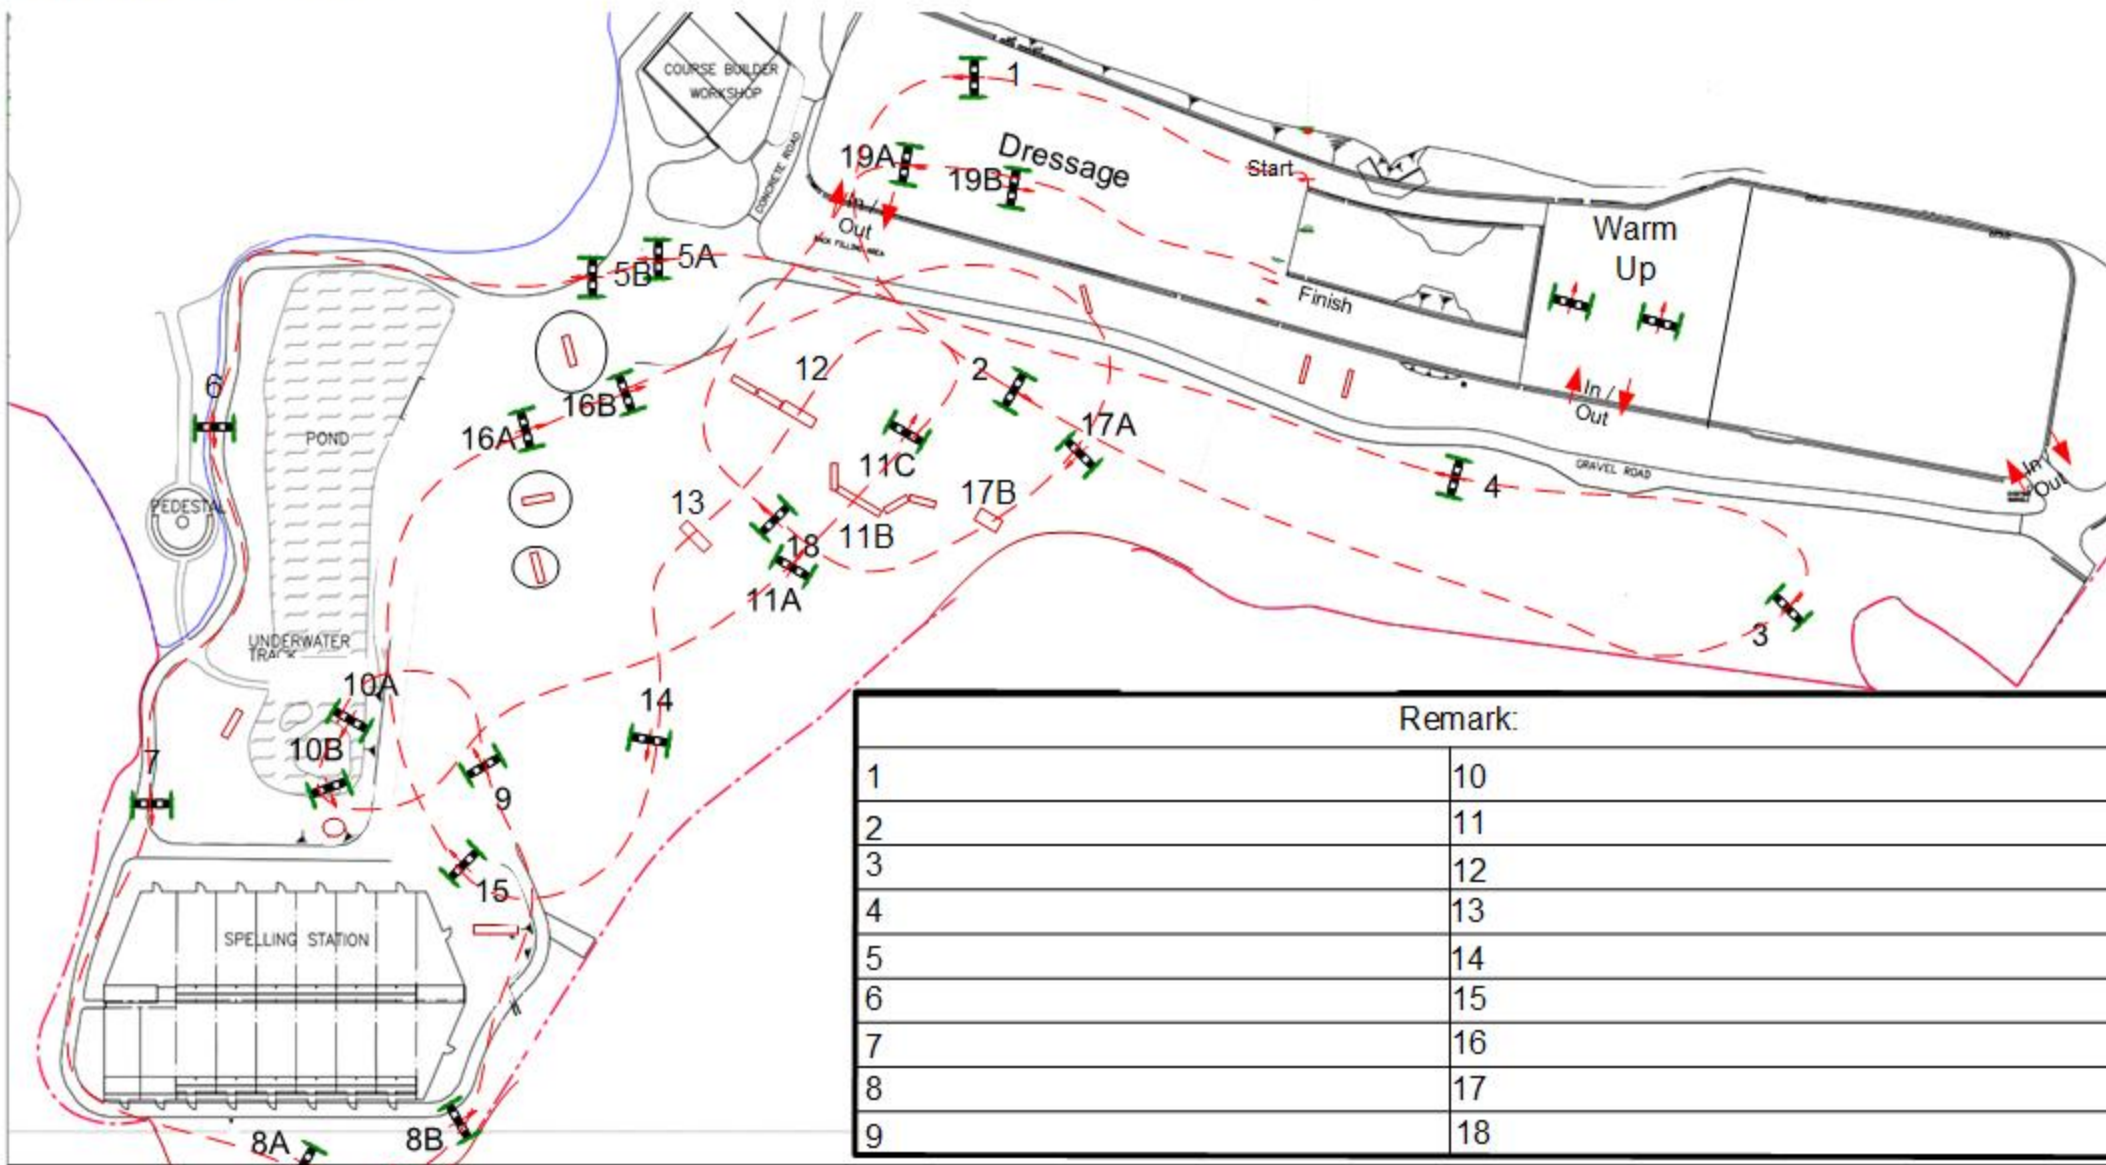

# EFHKC Eventing HOY 2024

9 Mar 2024

Class: 2

Time Allowed: 04 mins / 12 sec

90 cm  
Class

Length: 1890  
Articles: 400-446

Speed: 450 Time Limit: 08 mins / 24 sec

Remark:	
1	10
2	11
3	12
4	13
5	14
6	15
7	16
8	17
9	18

# EFHKC Eventing HOY 2024

9 Mar 2024

Class: 3

Time Allowed: 04 mins / 33 sec

Length: 2160

Speed: 475

Time Limit: 09 mins / 06sec

Articles: 400-446

100 cm  
Class

	Remark:
1	10
2	11
3	12
4	13
5	14
6	15
7	16
8	17
9	18