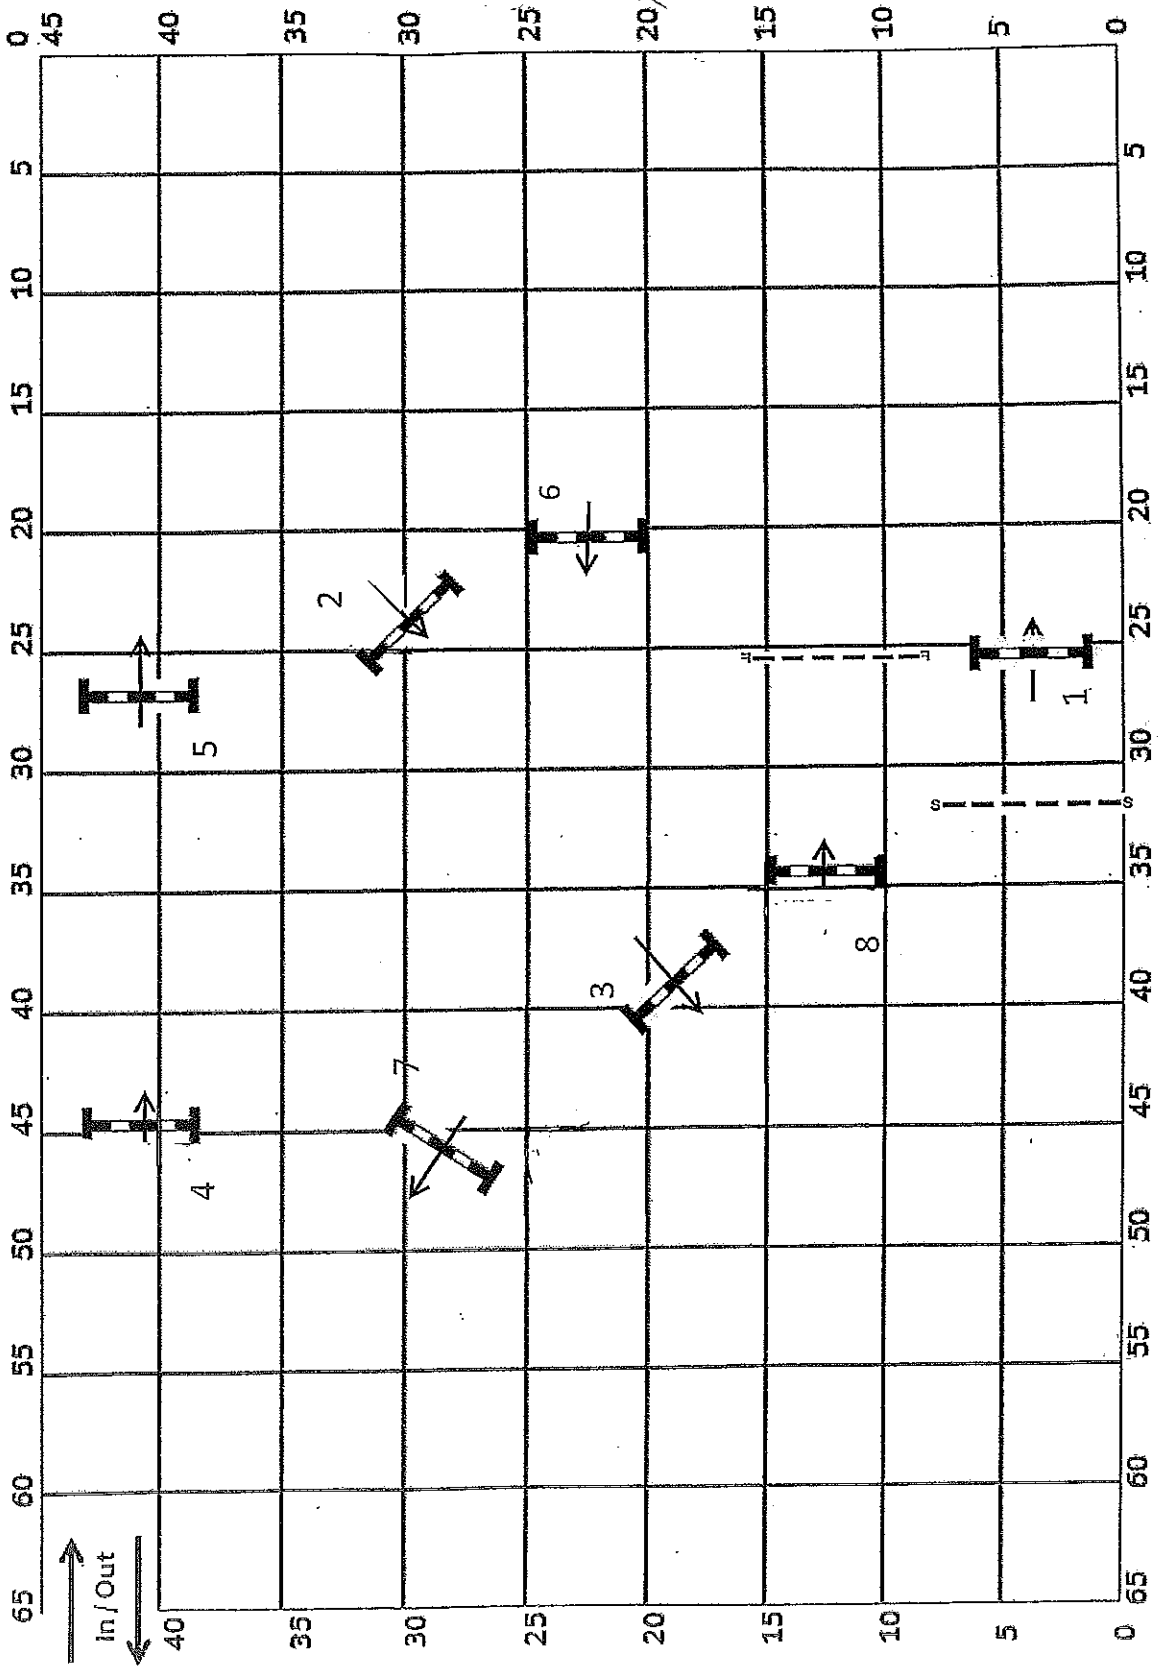

Table:
 National RG:
 HKEF / Art.:
 Height: 70

Speed:
 Length:
 Time allowed:
 Time limit:

m/min
 m
 sec
 sec

Obstacles:
 Efforts:

Start:
 Jump-off: NOT APPLICABLE
 Length:
 Time allowed:
 Time limit:

m
 sec
 sec