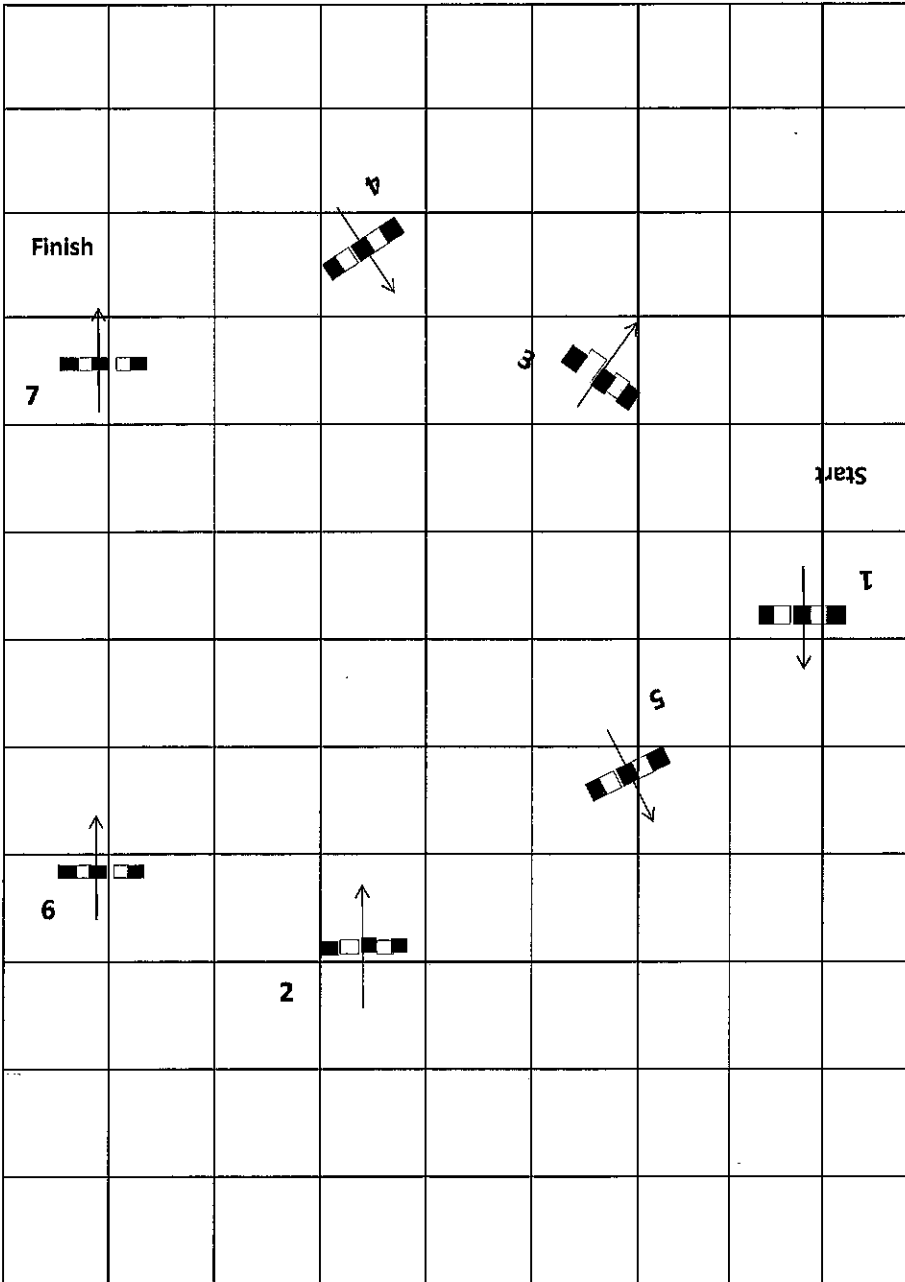

# HKEF Inter-school Equestrian Challenge 2018 (Heat)

Height: 40 - 50 cm

Obstacles: 7  
Efforts: 7

Stables